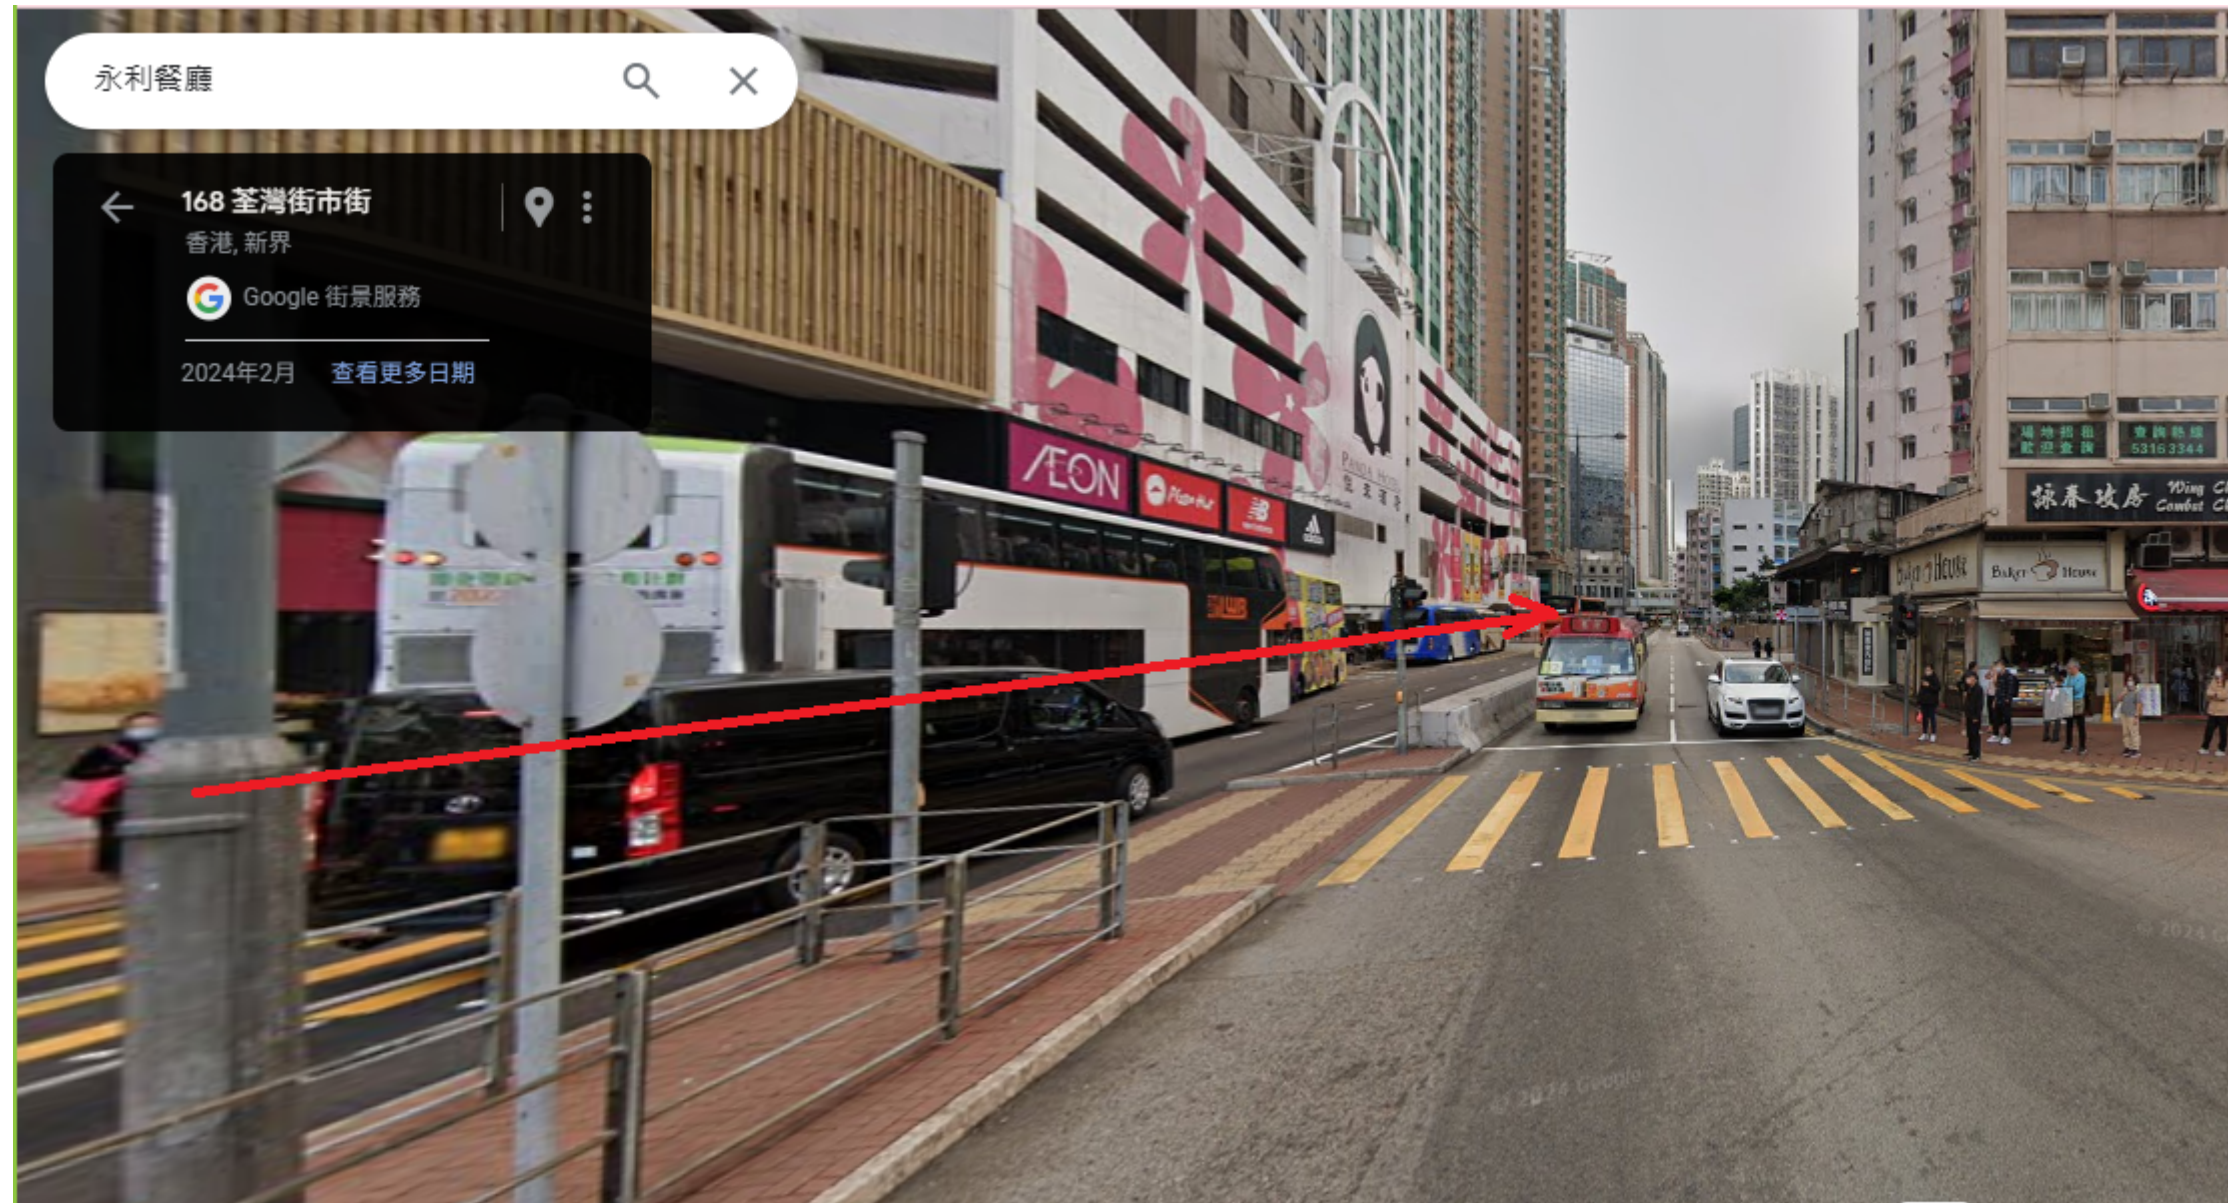

在大窩口地鐵站B出口

At Tai Wo Hau Metro Station Exit B

出站後行過天橋，搭電梯落地下

After leaving the station, walk over the bridge and take the elevator to the ground

落電梯後直行

Get off the elevator and go straight

繼續直行  
Keep going straight

繼續直行  
Keep going straight

直行到見到M記或熊貓酒店，然後過馬路  
Go straight until you see McDonald's or the Panda Hotel, then cross the street

過馬路後直行，直行到尾，到熊貓酒店

Cross the street and go straight to the end to the Panda Hotel

直行到尾，見到美心就轉左（唔洗過馬路）  
Go straight to the end, turn left when you see  
beauty (don't cross the street)

永利餐廳

168 荃灣街市街

香港, 新界

Google 街景服務

2024年2月 查看更多日期

轉左後就直行，直行到尾

Turn left and go straight. Go straight to the end