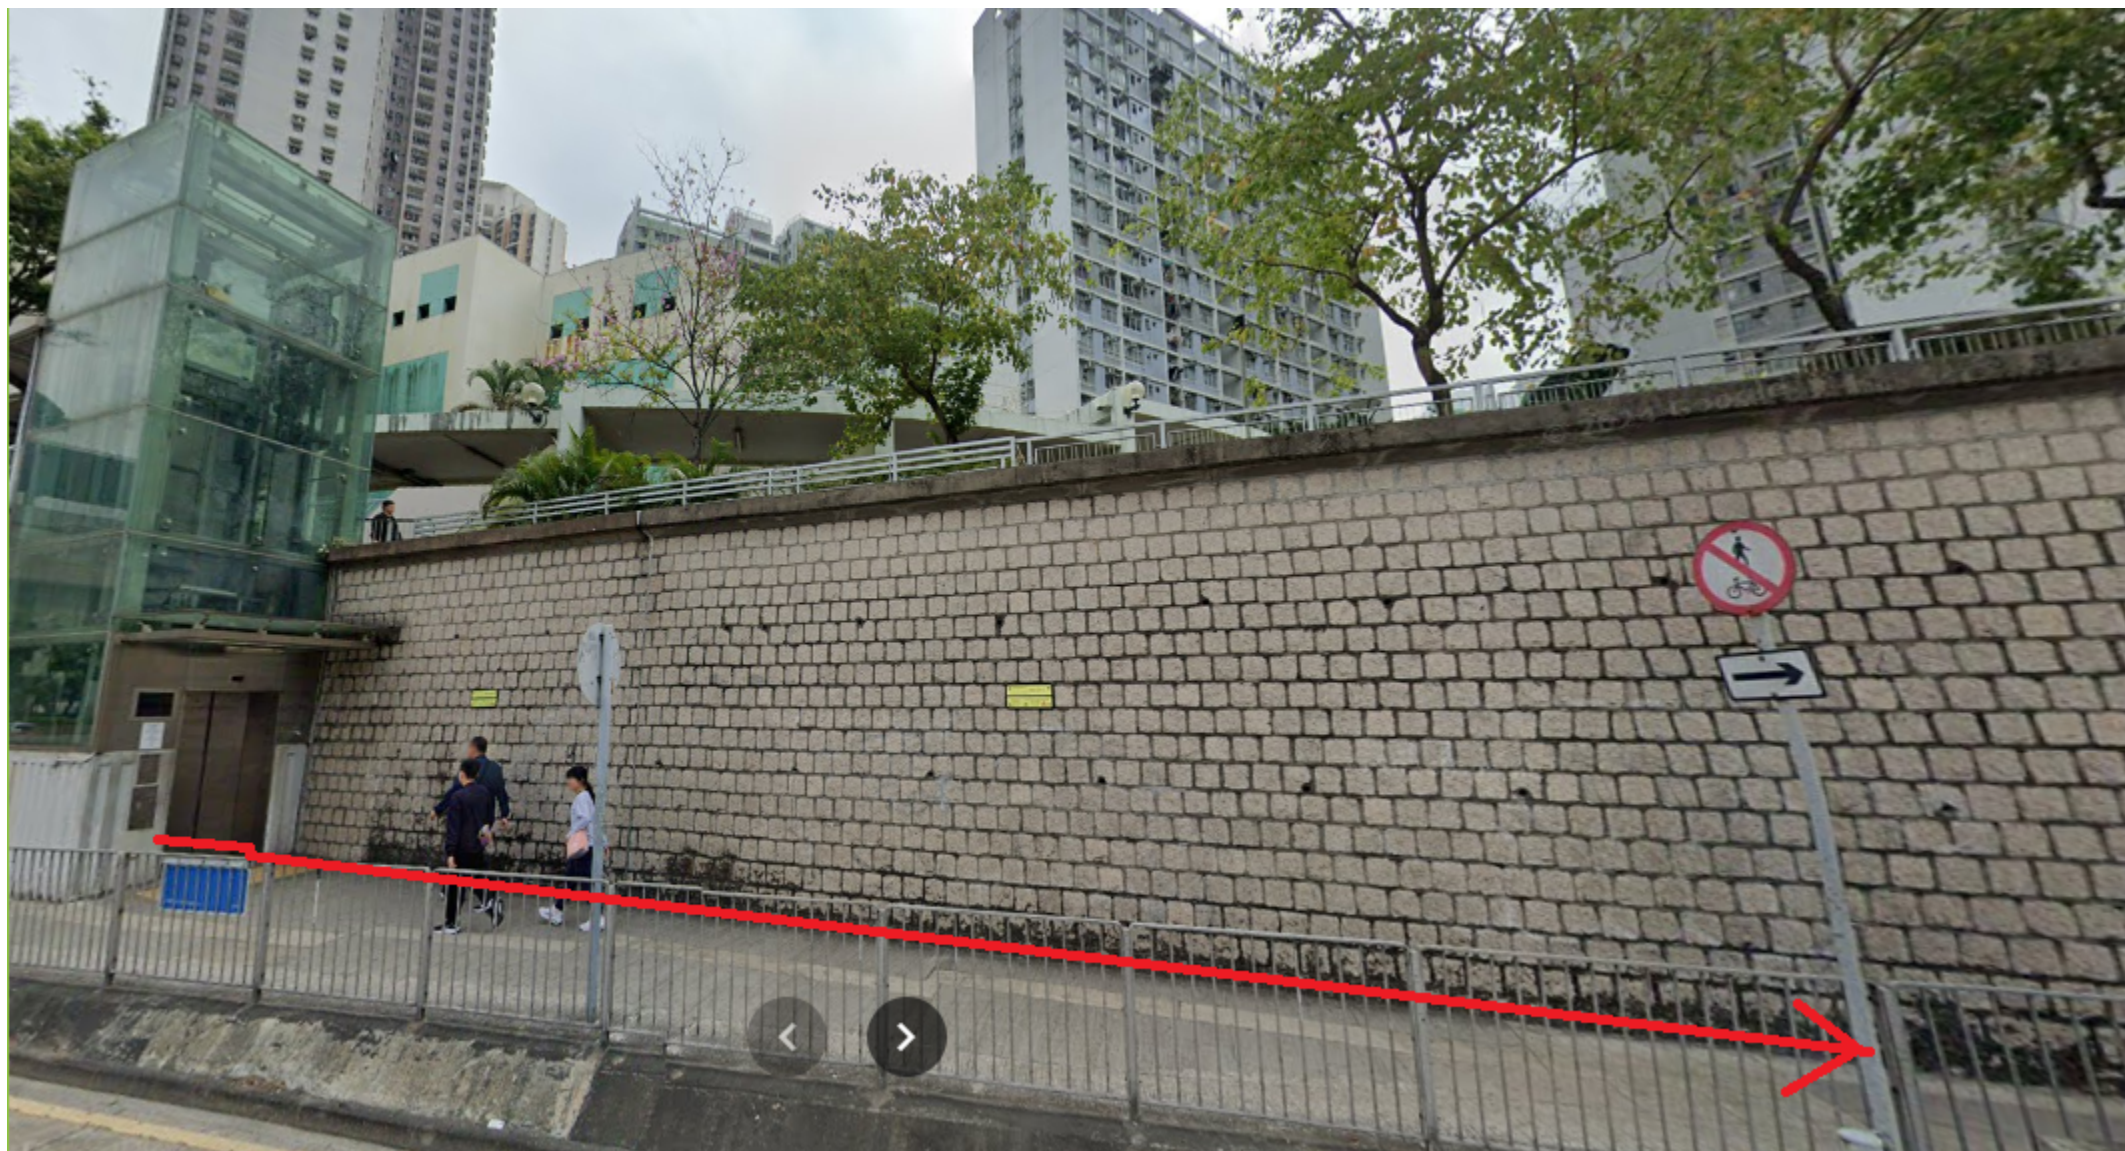

在大窩口地鐵站B出口

At Tai Wo Hau Metro Station Exit B

出站後行過天橋，搭電梯落地下

After leaving the station, walk over the bridge and take the elevator to the ground

落電梯後直行

Get off the elevator and go straight

繼續直行  
Keep going straight

繼續直行  
Keep going straight

直行到見到M記或熊貓酒店，然後過馬路  
Go straight until you see McDonald's or the Panda Hotel, then cross the street

過馬路後直行，直行到尾，到熊貓酒店

Cross the street and go straight to the end to the Panda Hotel

直行到尾，見到美心就轉左（唔洗過馬路）  
Go straight to the end, turn left when you see  
beauty (don't cross the street)

永利餐廳

168 荃灣街市街

香港, 新界

Google 街景服務

2024年2月 查看更多日期

轉左後就直行，直行到尾

Turn left and go straight. Go straight to the end