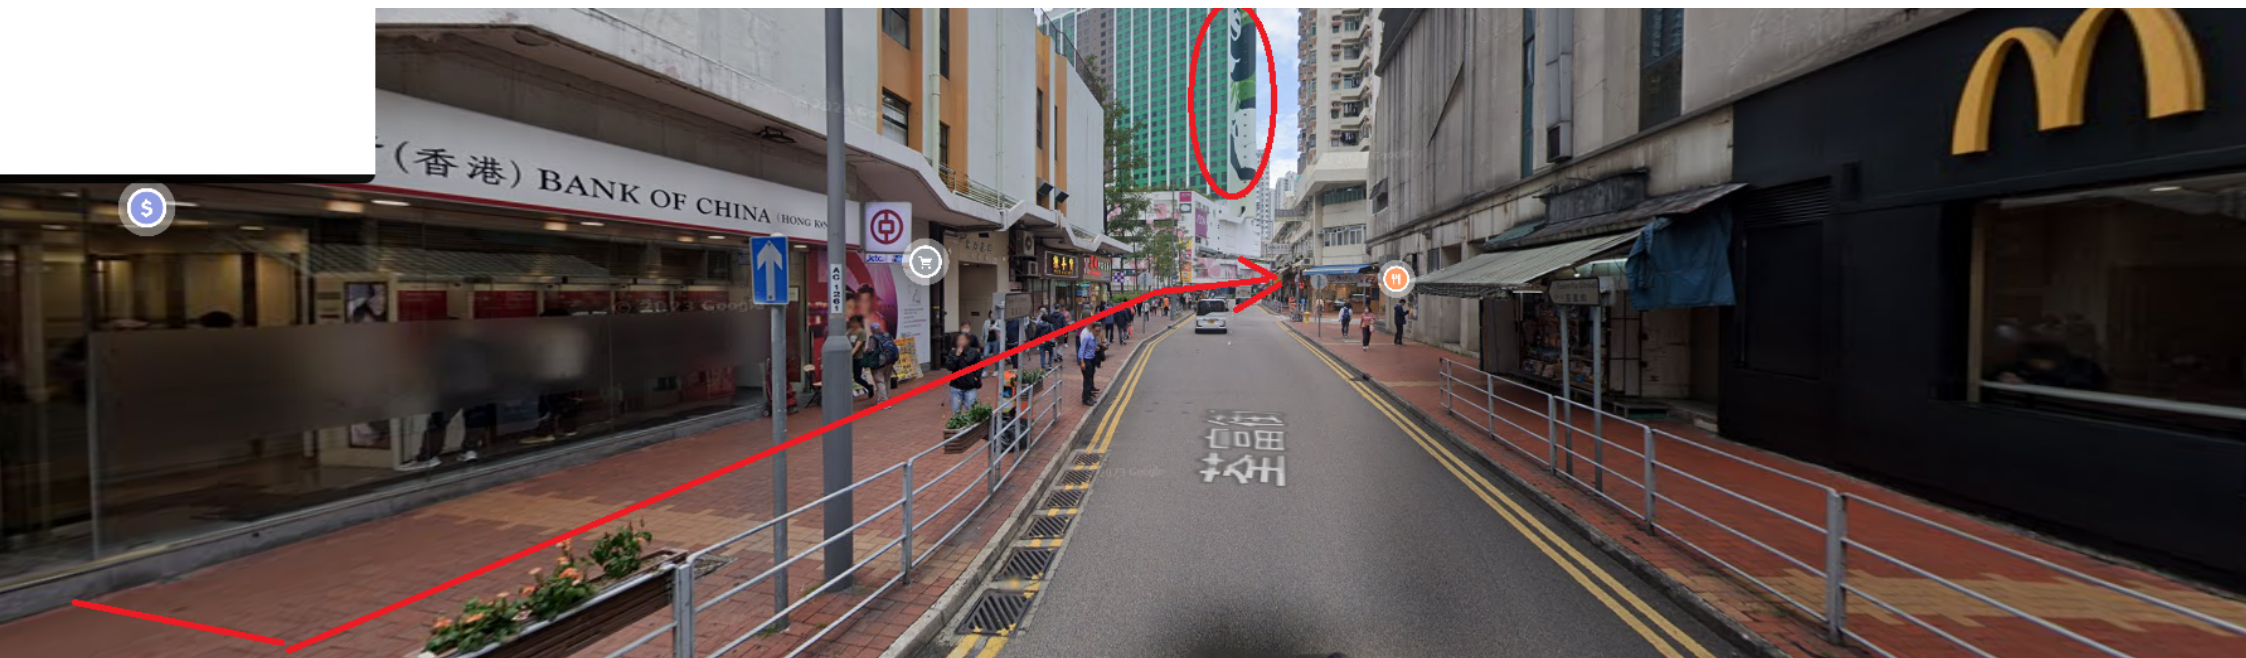

在大窩口地鐵站B出口

At Tai Wo Hau Metro Station Exit B

出站後行過天橋，搭電梯落地下

After leaving the station, walk over the bridge and take the elevator to the ground

落電梯後直行

Get off the elevator and go straight

繼續直行  
Keep going straight

繼續直行  
Keep going straight

直行到見到M記或熊貓酒店，然後過馬路  
Go straight until you see McDonald's or the Panda Hotel, then cross the street

過馬路後直行，直行到尾，到熊貓酒店

Cross the street and go straight to the end to the Panda Hotel

直行到尾，見到美心就轉左（唔洗過馬路）  
Go straight to the end, turn left when you see  
beauty (don't cross the street)

永利餐廳

168 荃灣街市街

香港, 新界

Google 街景服務

2024年2月 查看更多日期

轉左後就直行，直行到尾

Turn left and go straight. Go straight to the end